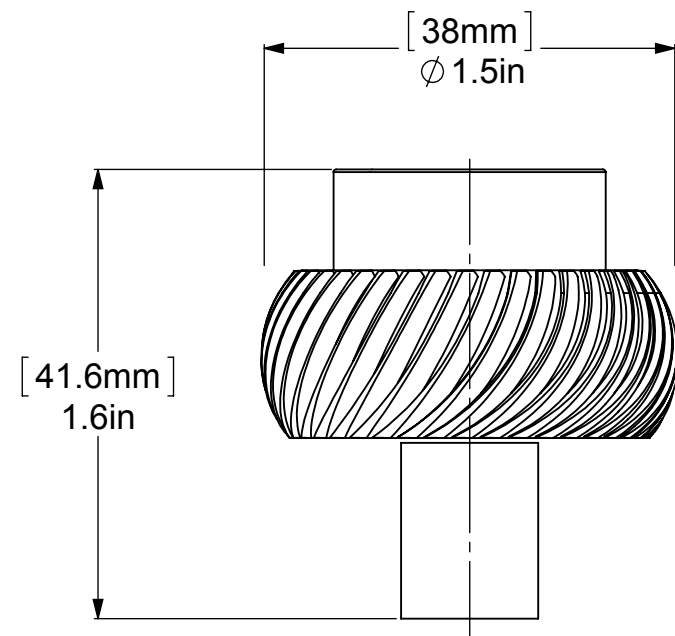

ITEM NO.	PART NUMBER	DESCRIPTION	QTY.
1	RGTW	HUB	1
2	PSRD8-12	BASE TUBE	1
3	Card-1	END LOCK	1

APPROVED FOR PRODUCTION
 By: RICHARD PAUL
 Date: 6-2-2021

UNLESS OTHERWISE STATED	
.X	±.3mm
.XX	±.15mm
.XXX	±.008mm

COPYRIGHT © Allied Brass 2021

DRAWN	5-28-21	I.M	MATERIAL:	BRASS	FINISH	TBD
CHECKED	5-28-21	P.D	DESCRIPTION:		QUANTITY	TBD
APPROVED	5-28-21	R.A	1-1/2 Inch Cabinet Knob		DRAWING No.	REV
					101T	0
				SCALE	1:0.7	SHEET: 01
						A4