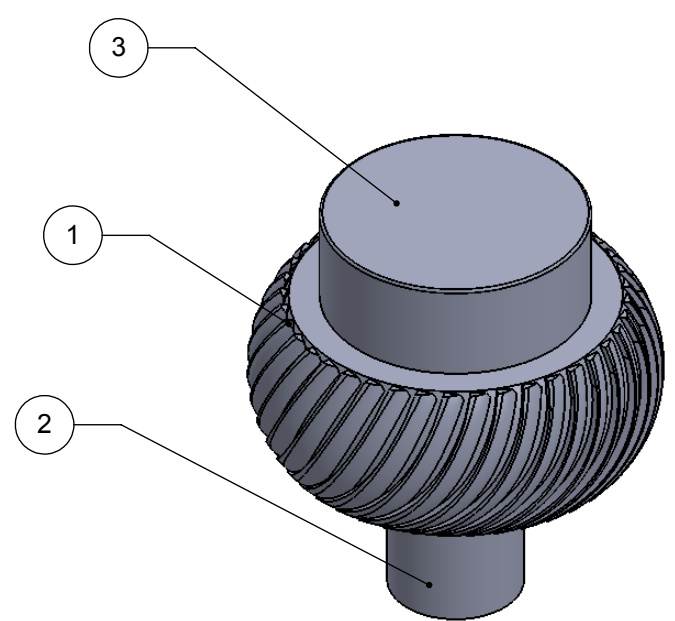

ITEM NO.	PART NUMBER	DESCRIPTION	QTY.
1	RGTW	HUB	1
2	PSRD8-12	BASE TUBE	1
3	Card-1	END LOCK	1

APPROVED FOR PRODUCTION
 By: RICHARD PAUL
 Date: 6-2-2021

UNLESS OTHERWISE STATED	
.X	±.3mm
.XX	±.15mm
.XXX	±.008mm

COPYRIGHT © Allied Brass 2021

DRAWN	5-28-21	I.M	MATERIAL:	BRASS	FINISH	TBD
CHECKED	5-28-21	P.D	DESCRIPTION:		QUANTITY	TBD
APPROVED	5-28-21	R.A	1-1/2 Inch Cabinet Knob		DRAWING No.	REV
					101T	0
				SCALE	1:0.7	SHEET: 01
						A4