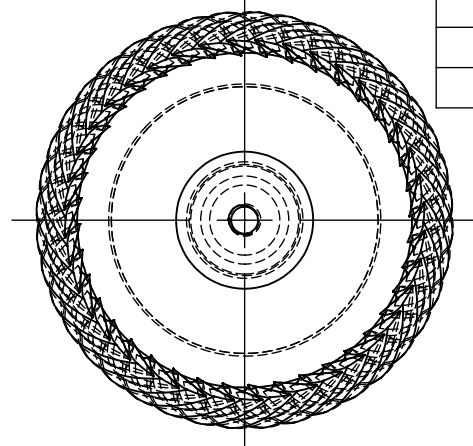

ITEM NO.	PART NUMBER	DESCRIPTION	QTY.
1	RGTW	HUB	1
2	PSRD8-12	BASE TUBE	1
3	Card-1	END LOCK	1

APPROVED FOR PRODUCTION
 By: RICHARD PAUL
 Date: 6-2-2021

UNLESS OTHERWISE STATED	
.X	±.3mm
.XX	±.15mm
.XXX	±.008mm

COPYRIGHT © Allied Brass 2021

DRAWN	5-28-21	I.M	MATERIAL:	BRASS	FINISH	TBD
CHECKED	5-28-21	P.D	DESCRIPTION:		QUANTITY	TBD
APPROVED	5-28-21	R.A	1-1/2 Inch Cabinet Knob		DRAWING No.	REV
					101T	0
				SCALE	1:0.7	SHEET: 01
						A4